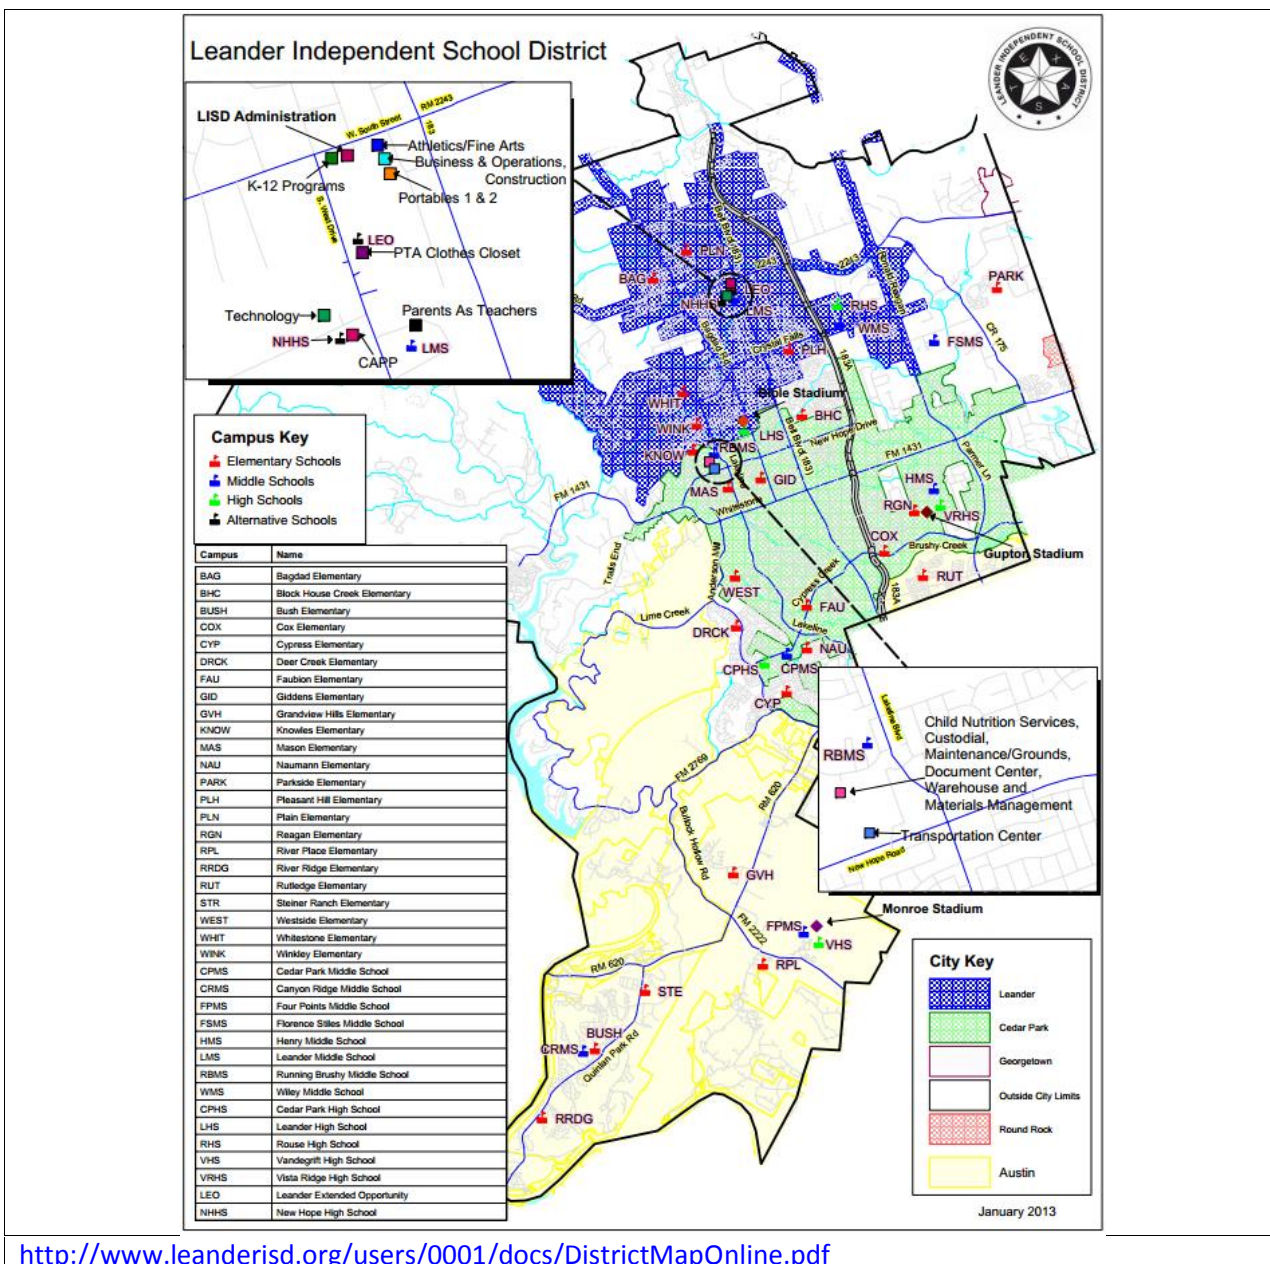

Leander ISD Guide

Overview

The Leander Independent School District (ISD) serves the communities of Leander and Cedar Park in central Texas. As one of the fastest growing ISD's in the state, it has also been recognized as one of the top performing districts. New facilities, top teachers, and strong community support make it a great place to raise a family.

District Map