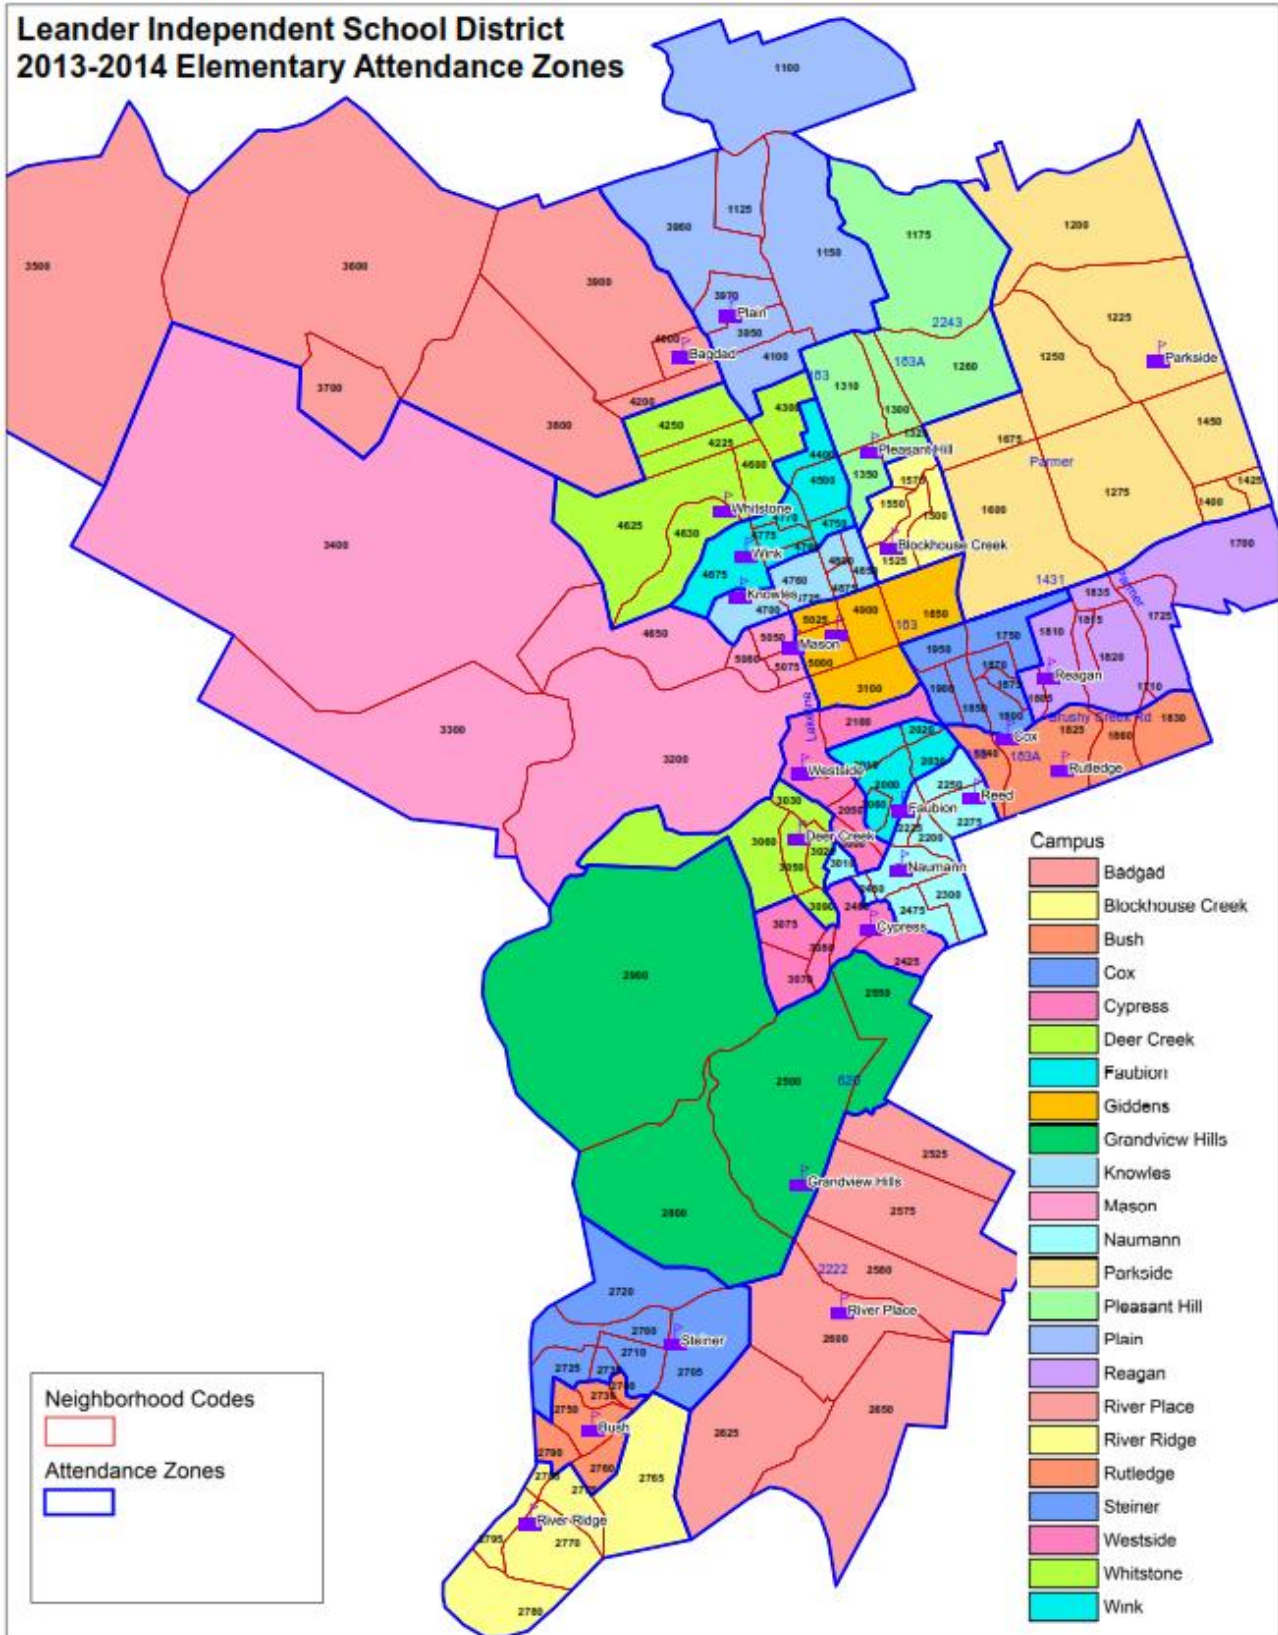

Leander ISD Guide

Overview

The Leander Independent School District (ISD) serves the communities of Leander and Cedar Park in central Texas. As one of the fastest growing ISD's in the state, it has also been recognized as one of the top performing districts. New facilities, top teachers, and strong community support make it a great place to raise a family.

District Map

School Boundaries

Elementary Schools

<http://www.leanderisd.org/users/0001/docs/AZmapElem1314.pdf>

Middle Schools

<http://www.leanderisd.org/users/0001/docs/AZmapMS1314.pdf>

High Schools

<http://www.leanderisd.org/users/0001/docs/AZmapHS1314.pdf>