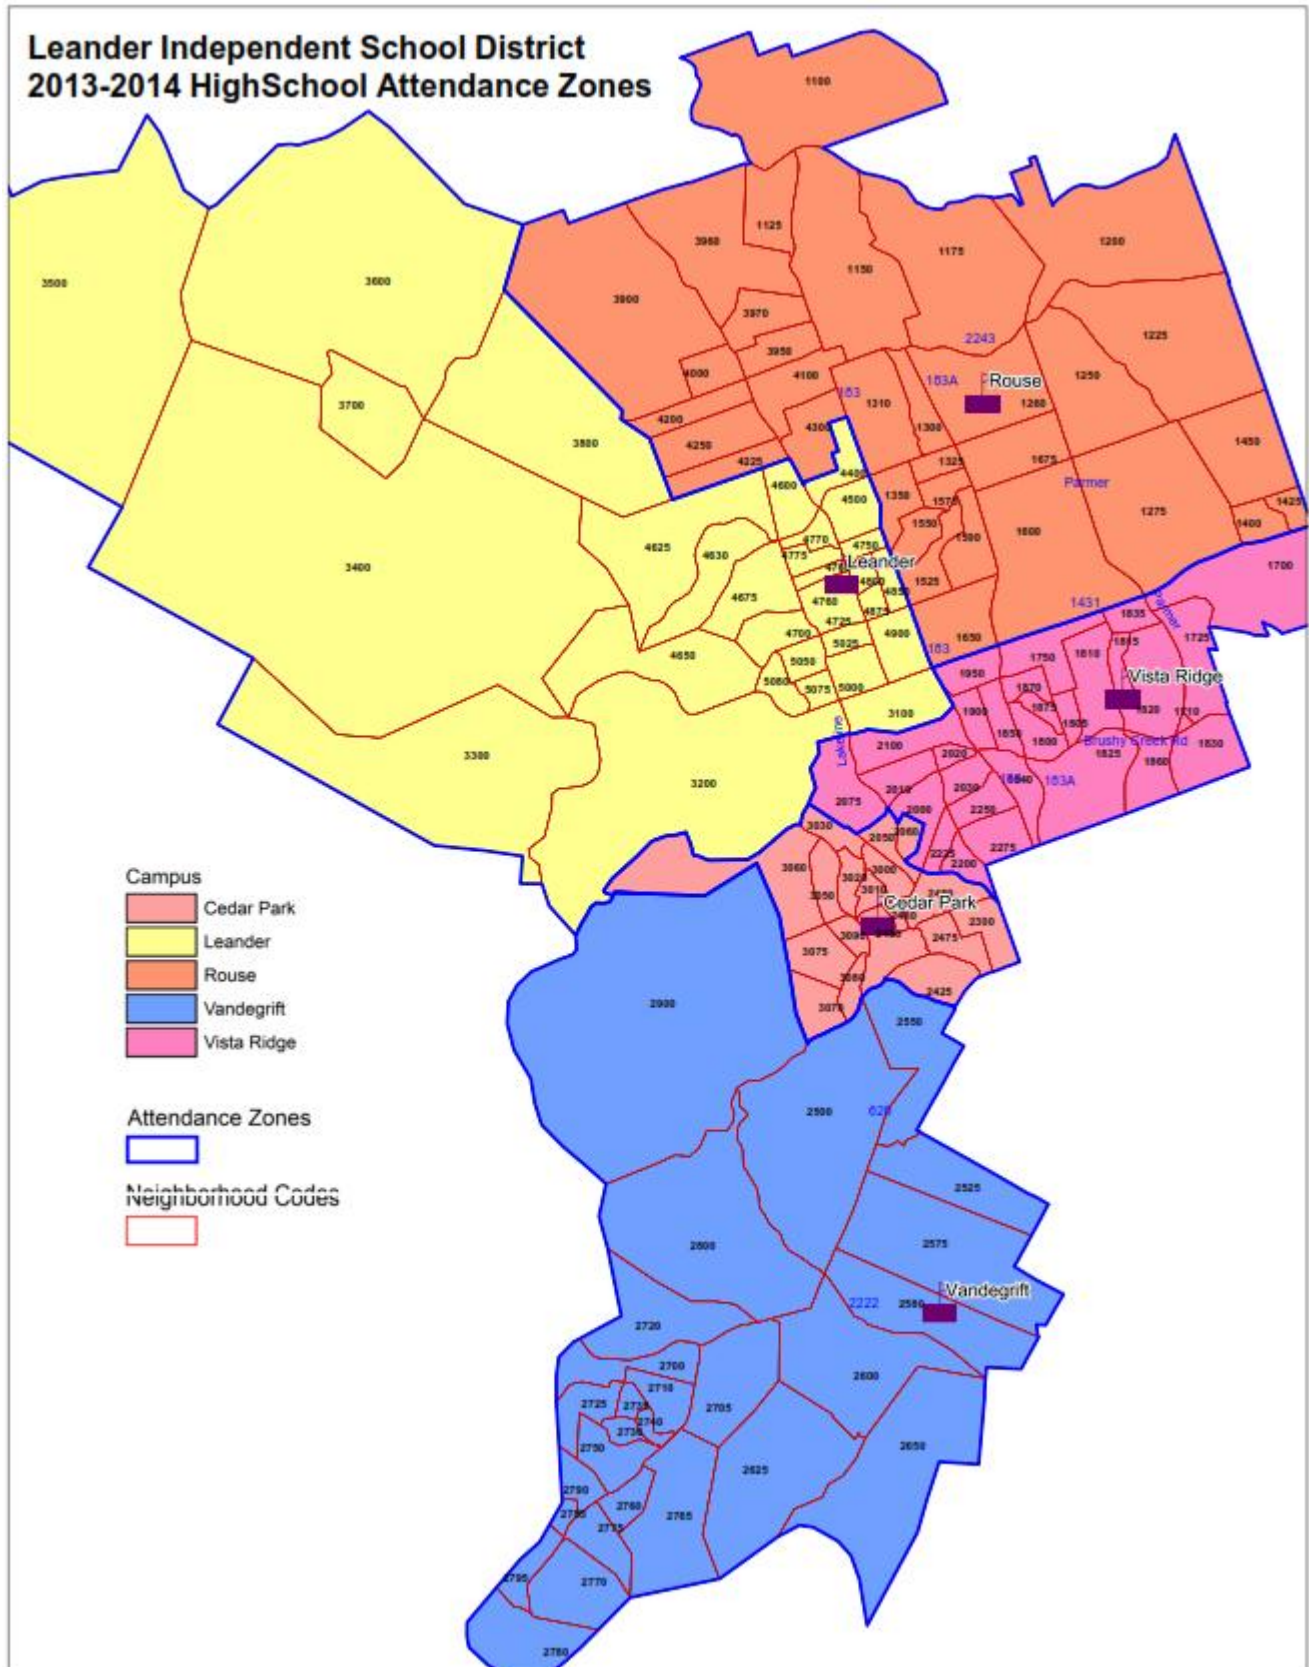

Leander ISD Guide

Overview

The Leander Independent School District (ISD) serves the communities of Leander and Cedar Park in central Texas. As one of the fastest growing ISD's in the state, it has also been recognized as one of the top performing districts. New facilities, top teachers, and strong community support make it a great place to raise a family.

District Map

School Boundaries

Elementary Schools

<http://www.leanderisd.org/users/0001/docs/AZmapElem1314.pdf>

Middle Schools

<http://www.leanderisd.org/users/0001/docs/AZmapMS1314.pdf>

High Schools

<http://www.leanderisd.org/users/0001/docs/AZmapHS1314.pdf>