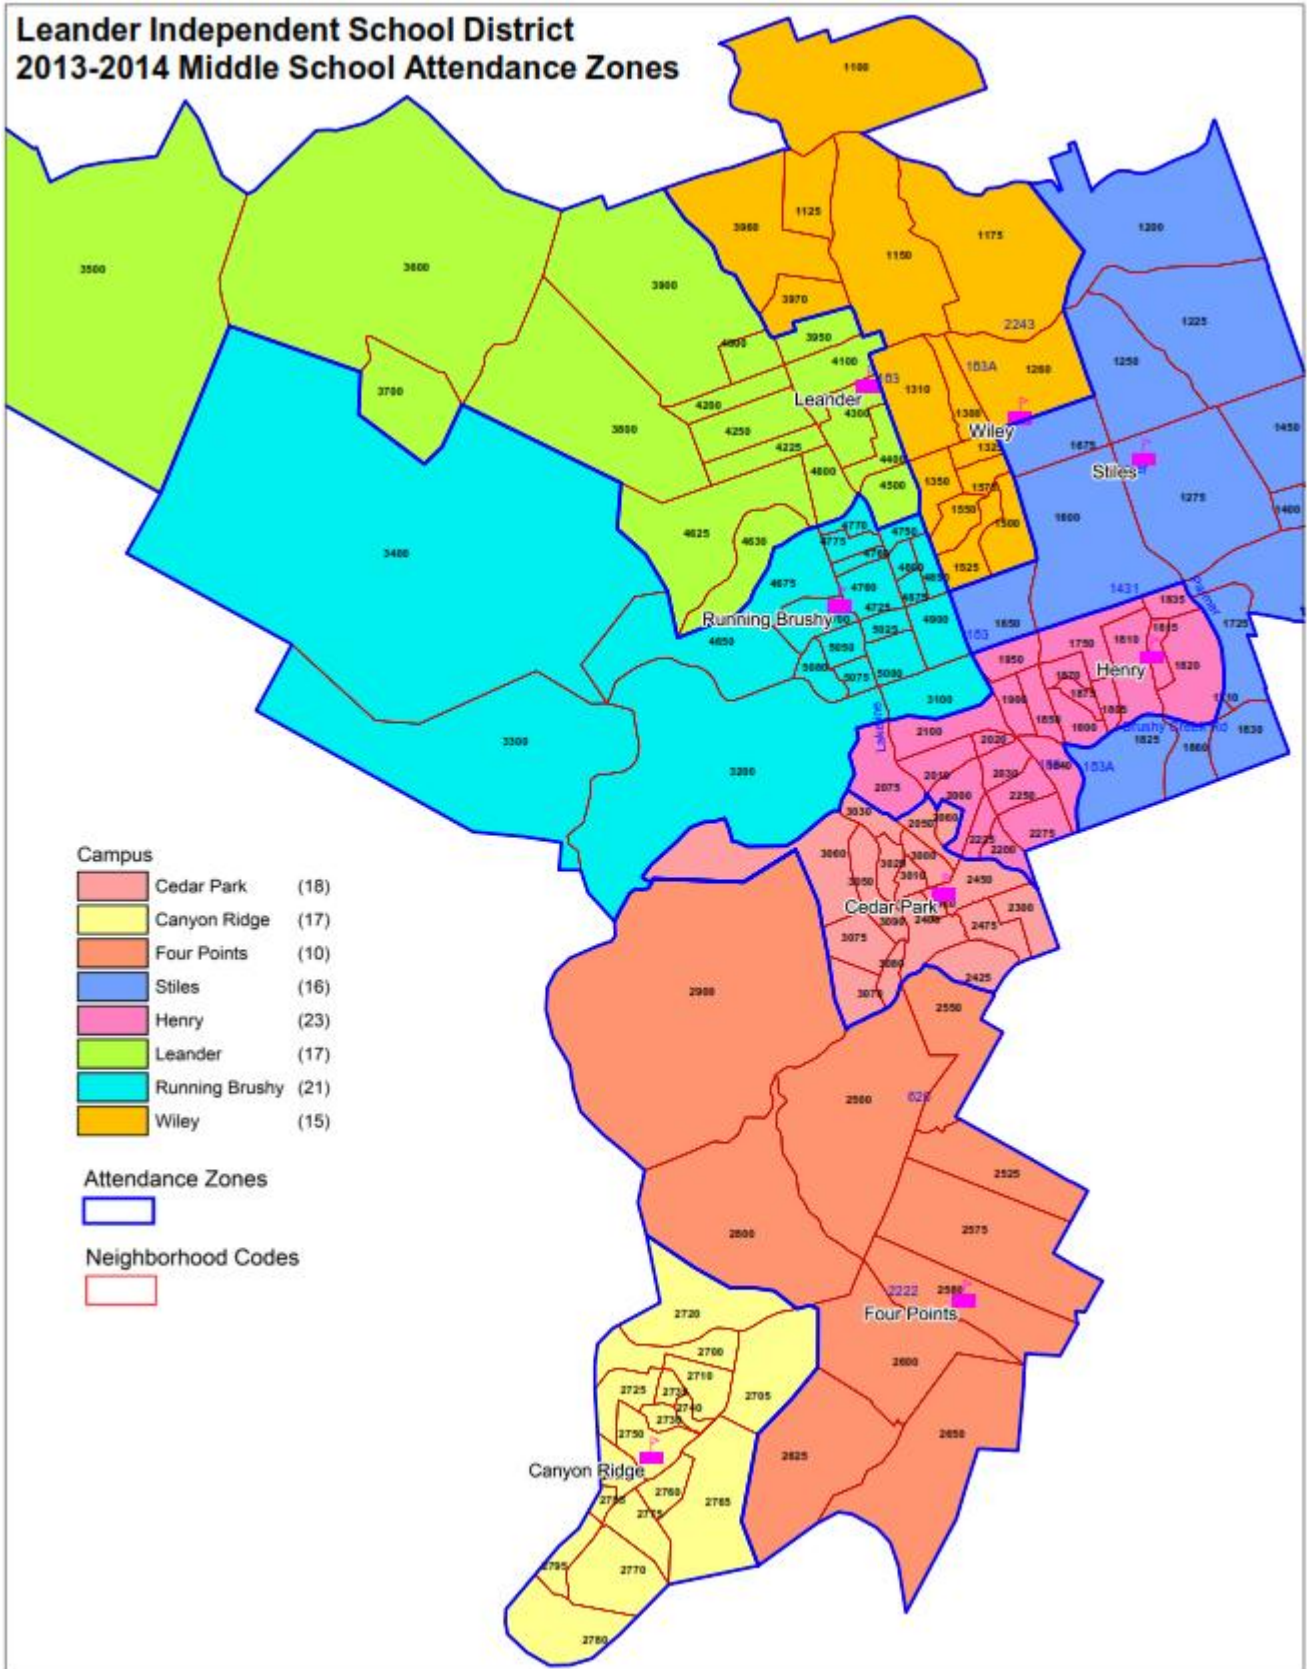

Leander ISD Guide

Overview

The Leander Independent School District (ISD) serves the communities of Leander and Cedar Park in central Texas. As one of the fastest growing ISD's in the state, it has also been recognized as one of the top performing districts. New facilities, top teachers, and strong community support make it a great place to raise a family.

District Map

School Boundaries

Elementary Schools

<http://www.leanderisd.org/users/0001/docs/AZmapElem1314.pdf>

Middle Schools

<http://www.leanderisd.org/users/0001/docs/AZmapMS1314.pdf>

High Schools

<http://www.leanderisd.org/users/0001/docs/AZmapHS1314.pdf>